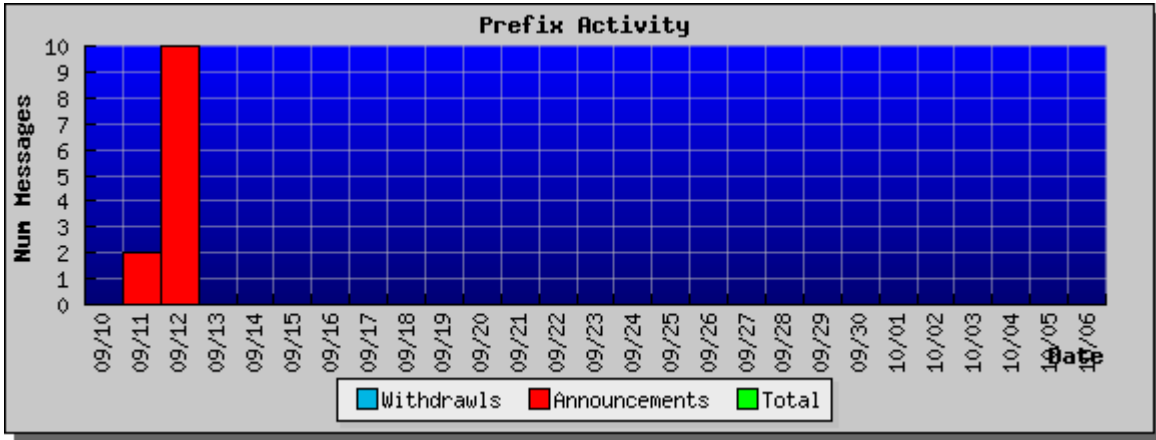

RouteViews Peer: 144.228.241.81

Prefix: 38.0.0.0/8

Query Summary Statistics	
Attribute	Value
Query Time Range Start	September 10, 2005, 12:00 am
Query Time Range End	October 6, 2005, 12:00 am
Total Update Messages	12
Total Announce Messages	12
Total Withdraw Messages	0
Maximum AS Path Length	3
Minimum AS Path Length	3
Average AS Path Length	3.000000
Origin AS Changes	0
Number of Unique ASes	1
Origin ASes List	174
Time to run query	0.052

Prefix Announcements:			
Time	Type	AS Path	Communities
September 11, 2005, 11:11 am	a	1239 2914 174	1239:321 1239:1000 1239:1006
September 11, 2005, 11:12 am	a	1239 2914 174	1239:321 1239:1000 1239:1011
September 12, 2005, 6:35 am	a	1239 2914 174	1239:321 1239:1000 1239:1006
September 12, 2005, 6:35 am	a	1239 2914 174	1239:321 1239:1000 1239:1010
September 12, 2005, 6:36 am	a	1239 2914 174	1239:321 1239:1000 1239:1006
September 12, 2005, 6:37 am	a	1239 2914 174	1239:321 1239:1000 1239:1006
September 12, 2005, 6:37 am	a	1239 2914 174	1239:321 1239:1000 1239:1010
September 12, 2005, 6:37 am	a	1239 2914 174	1239:321 1239:1000 1239:1006
September 12, 2005, 6:38 am	a	1239 2914 174	1239:321 1239:1000 1239:1006
September 12, 2005, 6:39 am	a	1239 2914 174	1239:321 1239:1000 1239:1010
September 12, 2005, 6:40 am	a	1239 2914 174	1239:321 1239:1000 1239:1011
September 12, 2005, 6:41 am	a	1239 2914 174	1239:321 1239:1000 1239:1011