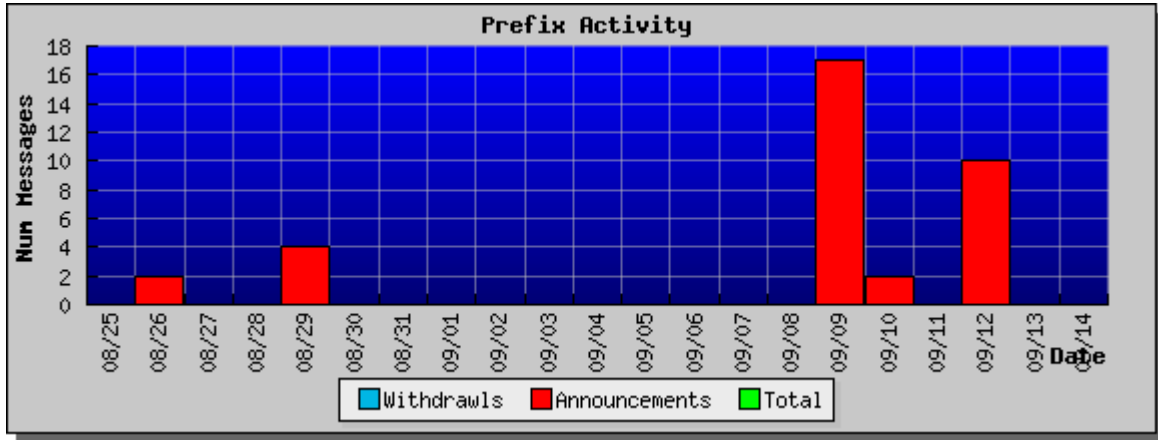

RouteViews Peer: 144.228.241.81

Prefix: 12.0.0.0/8

Query Summary Statistics	
Attribute	Value
Query Time Range Start	August 25, 2005, 12:00 am
Query Time Range End	September 14, 2005, 12:00 am
Total Update Messages	35
Total Announce Messages	35
Total Withdraw Messages	0
Maximum AS Path Length	3
Minimum AS Path Length	2
Average AS Path Length	2.371429
Origin AS Changes	10
Number of Unique ASes	3
Origin ASes List	7018 26210 12676
Time to run query	0.114

Prefix Announcements:			
Time	Type	AS Path	Communities
August 26, 2005, 3:23 pm	a	1239 7018	1239:321 1239:1000 1239:1011
August 26, 2005, 3:56 pm	a	1239 7018	1239:321 1239:1000 1239:1011
August 29, 2005, 2:44 am	a	1239 7018	1239:321 1239:1000 1239:1011
August 29, 2005, 3:17 am	a	1239 7018	1239:321 1239:1000 1239:1011
August 29, 2005, 3:59 am	a	1239 7018	1239:321 1239:1000 1239:1011
August 29, 2005, 4:11 am	a	1239 7018	1239:321 1239:1000 1239:1011
September 9, 2005, 9:27 am	a	1239 12956 26210	1239:123 1239:1000 1239:1013
September 9, 2005, 9:28 am	a	1239 12956 26210	1239:123 1239:1000 1239:1002
September 9, 2005, 9:29 am	a	1239 12956 26210	1239:123 1239:1000 1239:1002
September 9, 2005, 9:30 am	a	1239 12956 26210	1239:123 1239:1000 1239:1002
September 9, 2005, 9:31 am	a	1239 12956 26210	1239:123 1239:1000 1239:1015
September 9, 2005, 9:32 am	a	1239 12956 26210	1239:123 1239:1000 1239:1002
September 9, 2005, 9:47 am	a	1239 12956 26210	1239:123 1239:1000 1239:1002