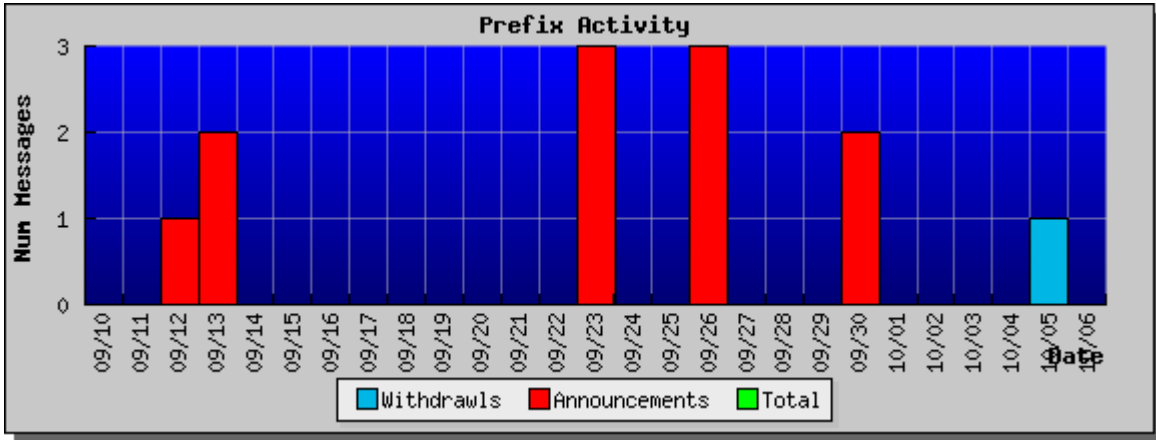

RouteViews Peer: 4.68.0.243

Prefix: 38.0.0.0/8

Query Summary Statistics	
Attribute	Value
Query Time Range Start	September 10, 2005, 12:00 am
Query Time Range End	October 6, 2005, 12:00 am
Total Update Messages	12
Total Announce Messages	11
Total Withdraw Messages	1
Maximum AS Path Length	2
Minimum AS Path Length	2
Average AS Path Length	2.000000
Origin AS Changes	0
Number of Unique ASes	1
Origin ASes List	174
Time to run query	0.058

Prefix Announcements:			
Time	Type	AS Path	Communities
September 12, 2005, 2:59 am	a	3356 174	-
September 13, 2005, 4:19 am	a	3356 174	-
September 13, 2005, 4:25 am	a	3356 174	-
September 23, 2005, 4:15 am	a	3356 174	-
September 23, 2005, 4:15 am	a	3356 174	-
September 23, 2005, 4:22 am	a	3356 174	-
September 26, 2005, 2:38 pm	a	3356 174	-
September 26, 2005, 2:38 pm	a	3356 174	-
September 26, 2005, 3:37 pm	a	3356 174	-
September 30, 2005, 1:00 am	a	3356 174	-
September 30, 2005, 1:23 am	a	3356 174	-
October 5, 2005, 4:49 am	w	-	-