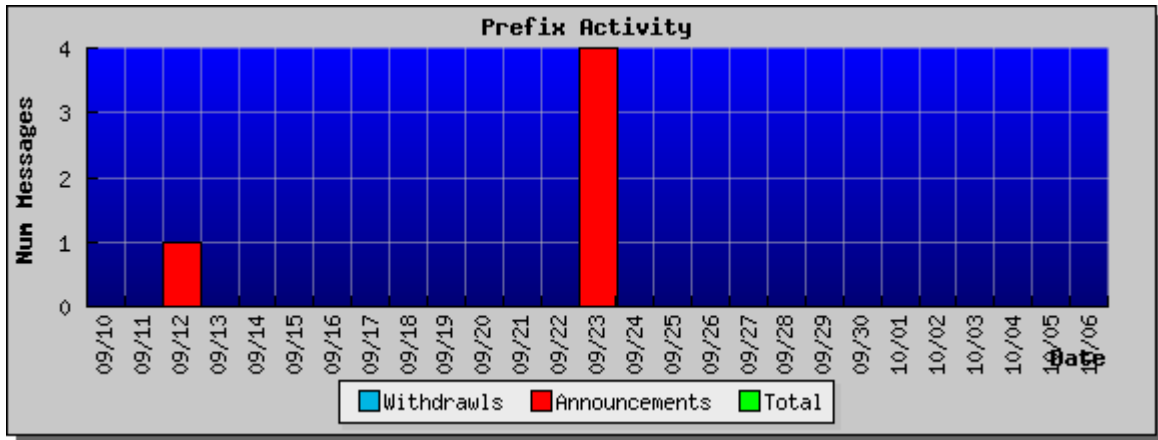

## RouteViews Peer: 208.51.134.253

Prefix: 38.0.0.0/8

Query Summary Statistics	
Attribute	Value
Query Time Range Start	September 10, 2005, 12:00 am
Query Time Range End	October 6, 2005, 12:00 am
Total Update Messages	5
Total Announce Messages	5
Total Withdraw Messages	0
Maximum AS Path Length	2
Minimum AS Path Length	2
Average AS Path Length	2.000000
Origin AS Changes	0
Number of Unique ASes	1
Origin ASes List	174
Time to run query	4.978

Prefix Announcements:			
Time	Type	AS Path	Communities
September 12, 2005, 3:00 am	a	3549 174	3549:2141 3549:30840
September 23, 2005, 7:26 am	a	3549 174	3549:2021 3549:30840
September 23, 2005, 7:32 am	a	3549 174	3549:2141 3549:30840
September 23, 2005, 7:54 am	a	3549 174	3549:2021 3549:30840
September 23, 2005, 8:00 am	a	3549 174	3549:2141 3549:30840