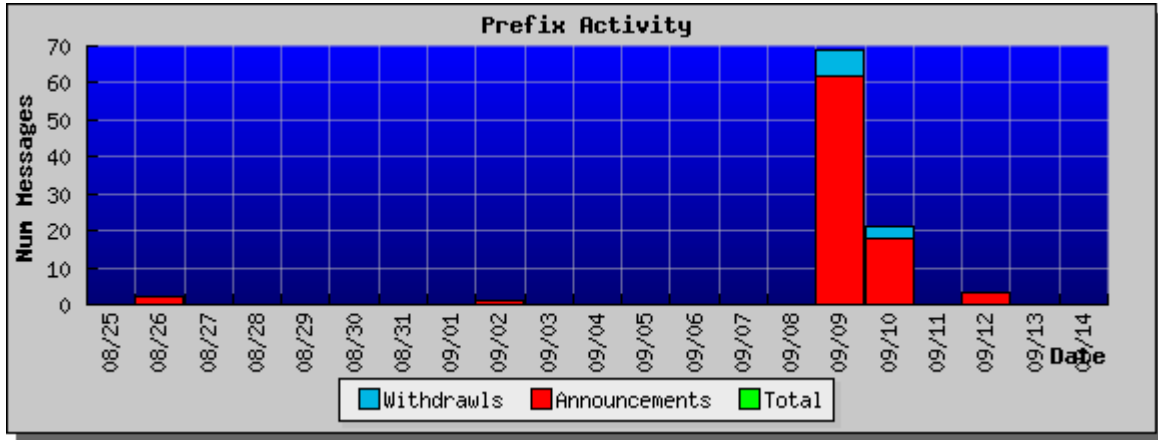

RouteViews Peer: 208.51.134.253

Prefix: 12.0.0.0/8

Query Summary Statistics	
Attribute	Value
Query Time Range Start	August 25, 2005, 12:00 am
Query Time Range End	September 14, 2005, 12:00 am
Total Update Messages	96
Total Announce Messages	86
Total Withdraw Messages	10
Maximum AS Path Length	4
Minimum AS Path Length	2
Average AS Path Length	3.093023
Origin AS Changes	14
Number of Unique ASes	3
Origin ASes List	7018 26210 12676
Time to run query	0.165

Prefix Announcements:			
Time	Type	AS Path	Communities
August 26, 2005, 3:20 pm	a	3549 7018	3549:2141 3549:30840
August 26, 2005, 3:54 pm	a	3549 7018	3549:2141 3549:30840
September 2, 2005, 4:03 am	a	3549 7018	3549:2141 3549:30840
September 9, 2005, 9:27 am	a	3549 12956 26210	3549:2401 3549:30840
September 9, 2005, 9:28 am	w	-	-
September 9, 2005, 9:28 am	a	3549 1239 12956 26210	3549:2141 3549:30840
September 9, 2005, 9:29 am	a	3549 12956 26210	3549:2401 3549:30840
September 9, 2005, 9:29 am	a	3549 12956 26210	3549:2523 3549:31826
September 9, 2005, 9:29 am	a	3549 12956 26210	3549:2401 3549:30840
September 9, 2005, 9:29 am	a	3549 12956 26210	3549:2622 3549:31250
September 9, 2005, 9:29 am	w	-	-
September 9, 2005, 9:29 am	a	3549 1239 12956 26210	3549:2353 3549:30840
September 9, 2005, 9:29 am	a	3549 1239 12956 26210	3549:2193 3549:30840