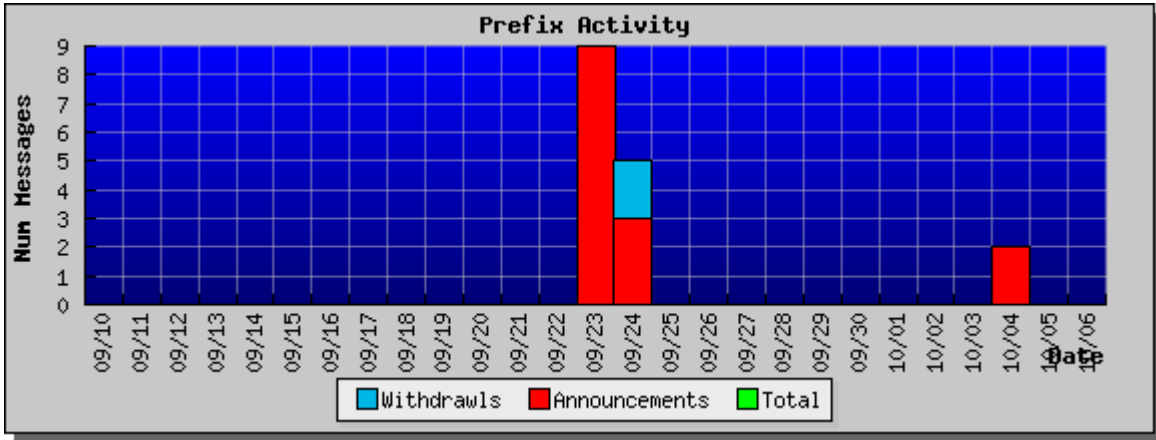

## RouteViews Peer: 12.0.1.63

Prefix: 38.0.0.0/8

Query Summary Statistics	
Attribute	Value
Query Time Range Start	September 10, 2005, 12:00 am
Query Time Range End	October 6, 2005, 12:00 am
Total Update Messages	16
Total Announce Messages	14
Total Withdraw Messages	2
Maximum AS Path Length	5
Minimum AS Path Length	2
Average AS Path Length	2.428571
Origin AS Changes	0
Number of Unique ASes	1
Origin ASes List	174
Time to run query	0.47

Prefix Announcements:			
Time	Type	AS Path	Communities
September 23, 2005, 4:12 am	a	7018 174	7018:5000
September 23, 2005, 4:12 am	a	7018 174	7018:5000
September 23, 2005, 4:18 am	a	7018 174	7018:5000
September 23, 2005, 4:44 am	a	7018 174	7018:5000
September 23, 2005, 4:45 am	a	7018 174	7018:5000
September 23, 2005, 4:46 am	a	7018 174	7018:5000
September 23, 2005, 4:47 am	a	7018 174	7018:5000
September 23, 2005, 4:50 am	a	7018 174	7018:5000
September 23, 2005, 4:50 am	a	7018 174	7018:5000
September 24, 2005, 11:56 am	w	-	-
September 24, 2005, 11:56 am	a	7018 174	7018:5000
September 24, 2005, 11:59 am	w	-	-
September 24, 2005, 12:00 pm	a	7018 65000 65001 7018 174	7018:5000