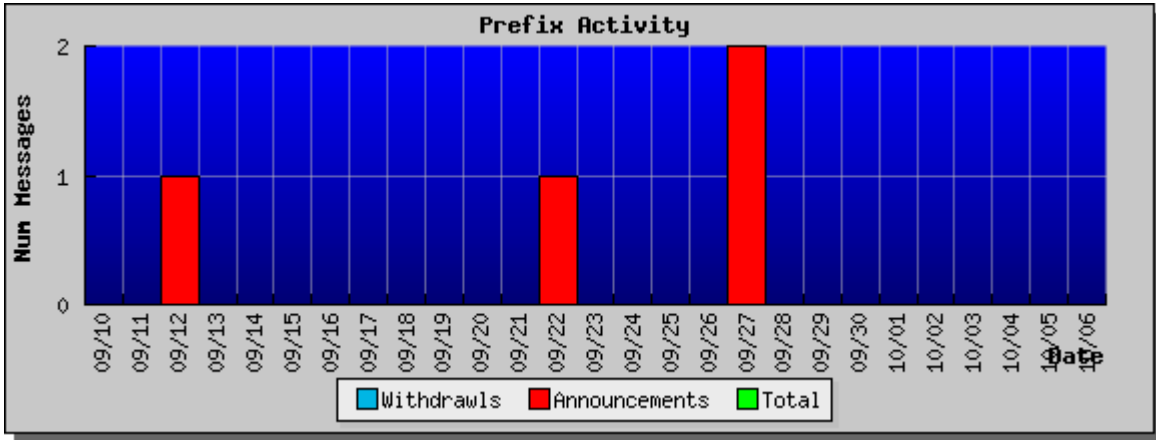

RouteViews Peer: 66.185.128.1

Prefix: 38.0.0.0/8

Query Summary Statistics	
Attribute	Value
Query Time Range Start	September 10, 2005, 12:00 am
Query Time Range End	October 6, 2005, 12:00 am
Total Update Messages	4
Total Announce Messages	4
Total Withdraw Messages	0
Maximum AS Path Length	3
Minimum AS Path Length	3
Average AS Path Length	3.000000
Origin AS Changes	0
Number of Unique ASes	1
Origin ASes List	174
Time to run query	1.651

Prefix Announcements:			
Time	Type	AS Path	Communities
September 12, 2005, 3:06 am	a	1668 2914 174	-
September 22, 2005, 5:51 am	a	1668 2914 174	-
September 27, 2005, 2:08 am	a	1668 2914 174	-
September 27, 2005, 3:35 am	a	1668 2914 174	-