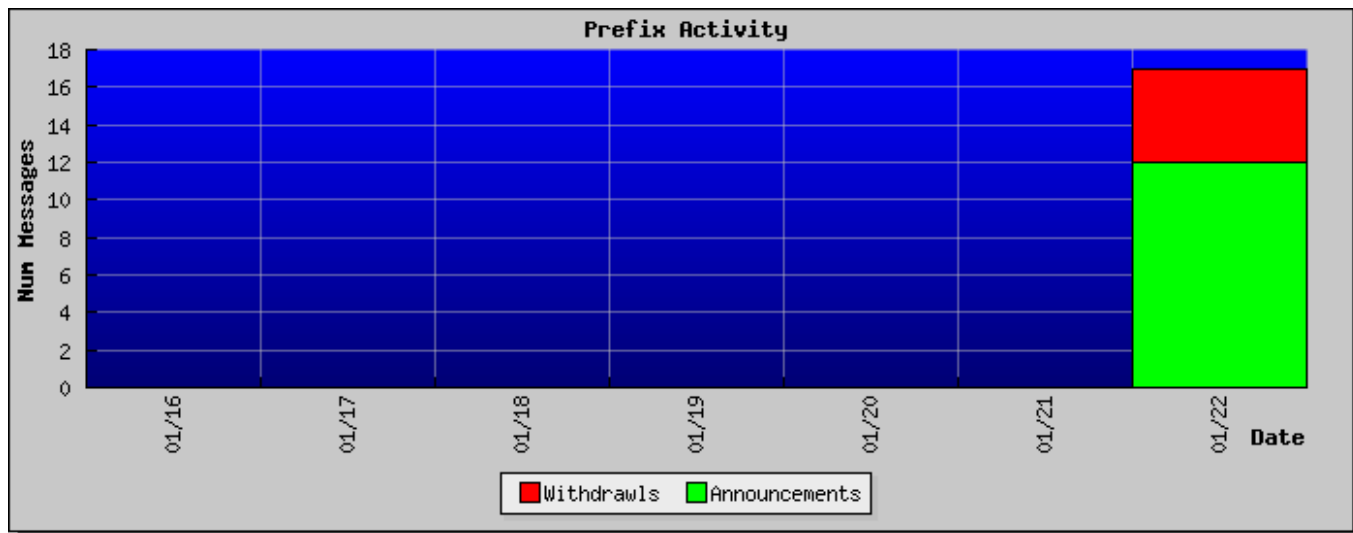

BGP-Inspect-Routeviews

First DB Update: Aug 1, 2005, 12:01 am +0000
Last DB Update: January 23, 2006, 12:10 am +0000

Home	Reports	Documentation	FAQ	About	
Aggregate	12.0.1.63	4.68.0.243	66.185.128.1	144.228.241.81	208.51.134.253

Peer: 208.51.134.253

Prefix: 166.84.0.0/16

Query Summary Statistics

Attribute	Value
Query Time Range Start	January 16, 2006, 12:00 am +0000
Query Time Range End	January 23, 2006, 12:00 am +0000
Total Update Messages	17
Total Announce Messages	12
Total Withdraw Messages	5
Maximum AS Path Length	4
Minimum AS Path Length	3
Average AS Path Length	3.333333
Origin AS Changes	5
Number of Unique ASes	2
Origin ASes List	27506 2033
Time to run query	0.066 seconds

Prefix Announcements:

Time	Type	AS Path	Communities
January 22, 2006, 8:31 am +0000	a	3549 2914 27506	3549:2102 3549:30840
January 22, 2006, 8:44 am +0000	w	-	-
January 22, 2006, 8:44 am +0000	a	3549 2914 27506	3549:2172 3549:30840
January 22, 2006, 8:44 am +0000	w	-	-