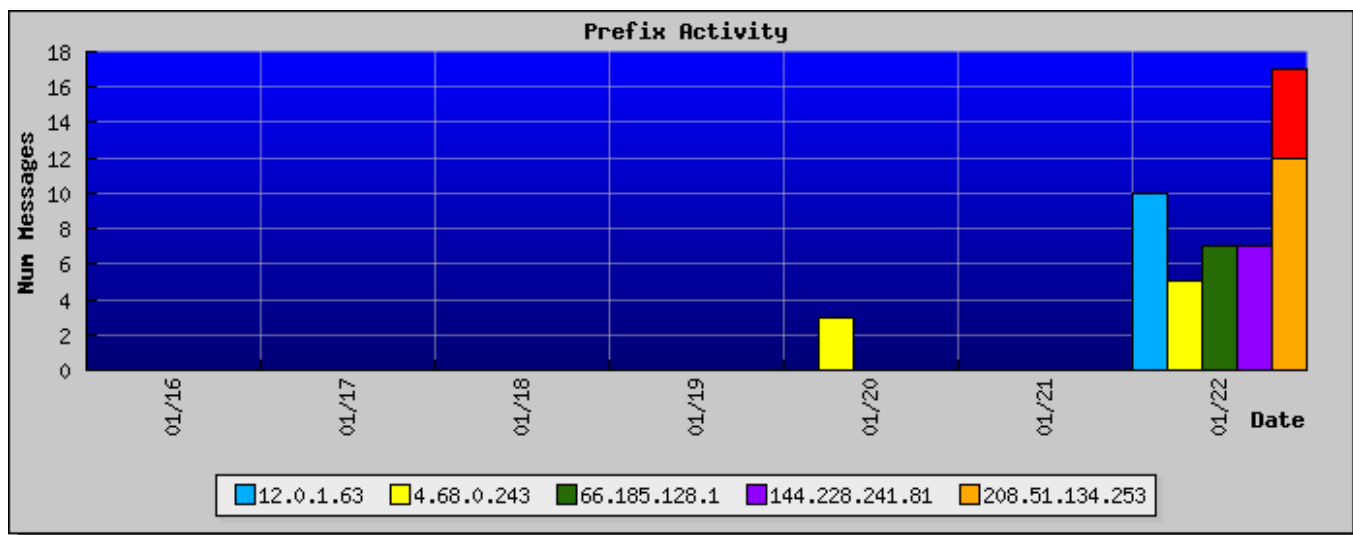

# BGP-Inspect-Routeviews

First DB Update: Aug 1, 2005, 12:01 am +0000  
 Last DB Update: January 23, 2006, 12:10 am +0000

Home	Reports	Documentation	FAQ	About	
Aggregate	12.0.1.63	4.68.0.243	66.185.128.1	144.228.241.81	208.51.134.253

Peer: Aggregate

Prefix: 166.84.0.0/16

Query Summary Statistics	
Attribute	Value
Query Time Range Start	January 16, 2006, 12:00 am +0000
Query Time Range End	January 23, 2006, 12:00 am +0000
Total Update Messages(All Peers)	49
Total Announce Messages(All Peers)	44
Total Withdraw Messages(All Peers)	5
Total Update Messages - 12.0.1.63	10
Total Announce Messages - 12.0.1.63	10
Total Withdraw Messages - 12.0.1.63	0
Total Update Messages - 4.68.0.243	8
Total Announce Messages - 4.68.0.243	8
Total Withdraw Messages - 4.68.0.243	0
Total Update Messages - 66.185.128.1	7
Total Announce Messages - 66.185.128.1	7
Total Withdraw Messages - 66.185.128.1	0
Total Update Messages - 144.228.241.81	7
Total Announce Messages - 144.228.241.81	7
Total Withdraw Messages - 144.228.241.81	0
Total Update Messages - 208.51.134.253	17
Total Announce Messages - 208.51.134.253	12
Total Withdraw Messages - 208.51.134.253	5